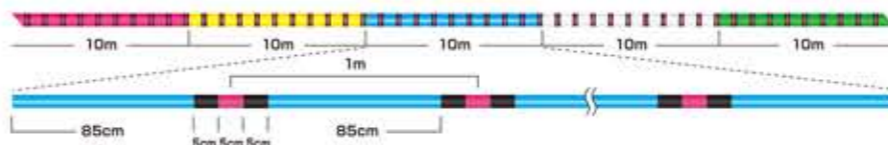

MULTI-MARKING BRAIDED LINE