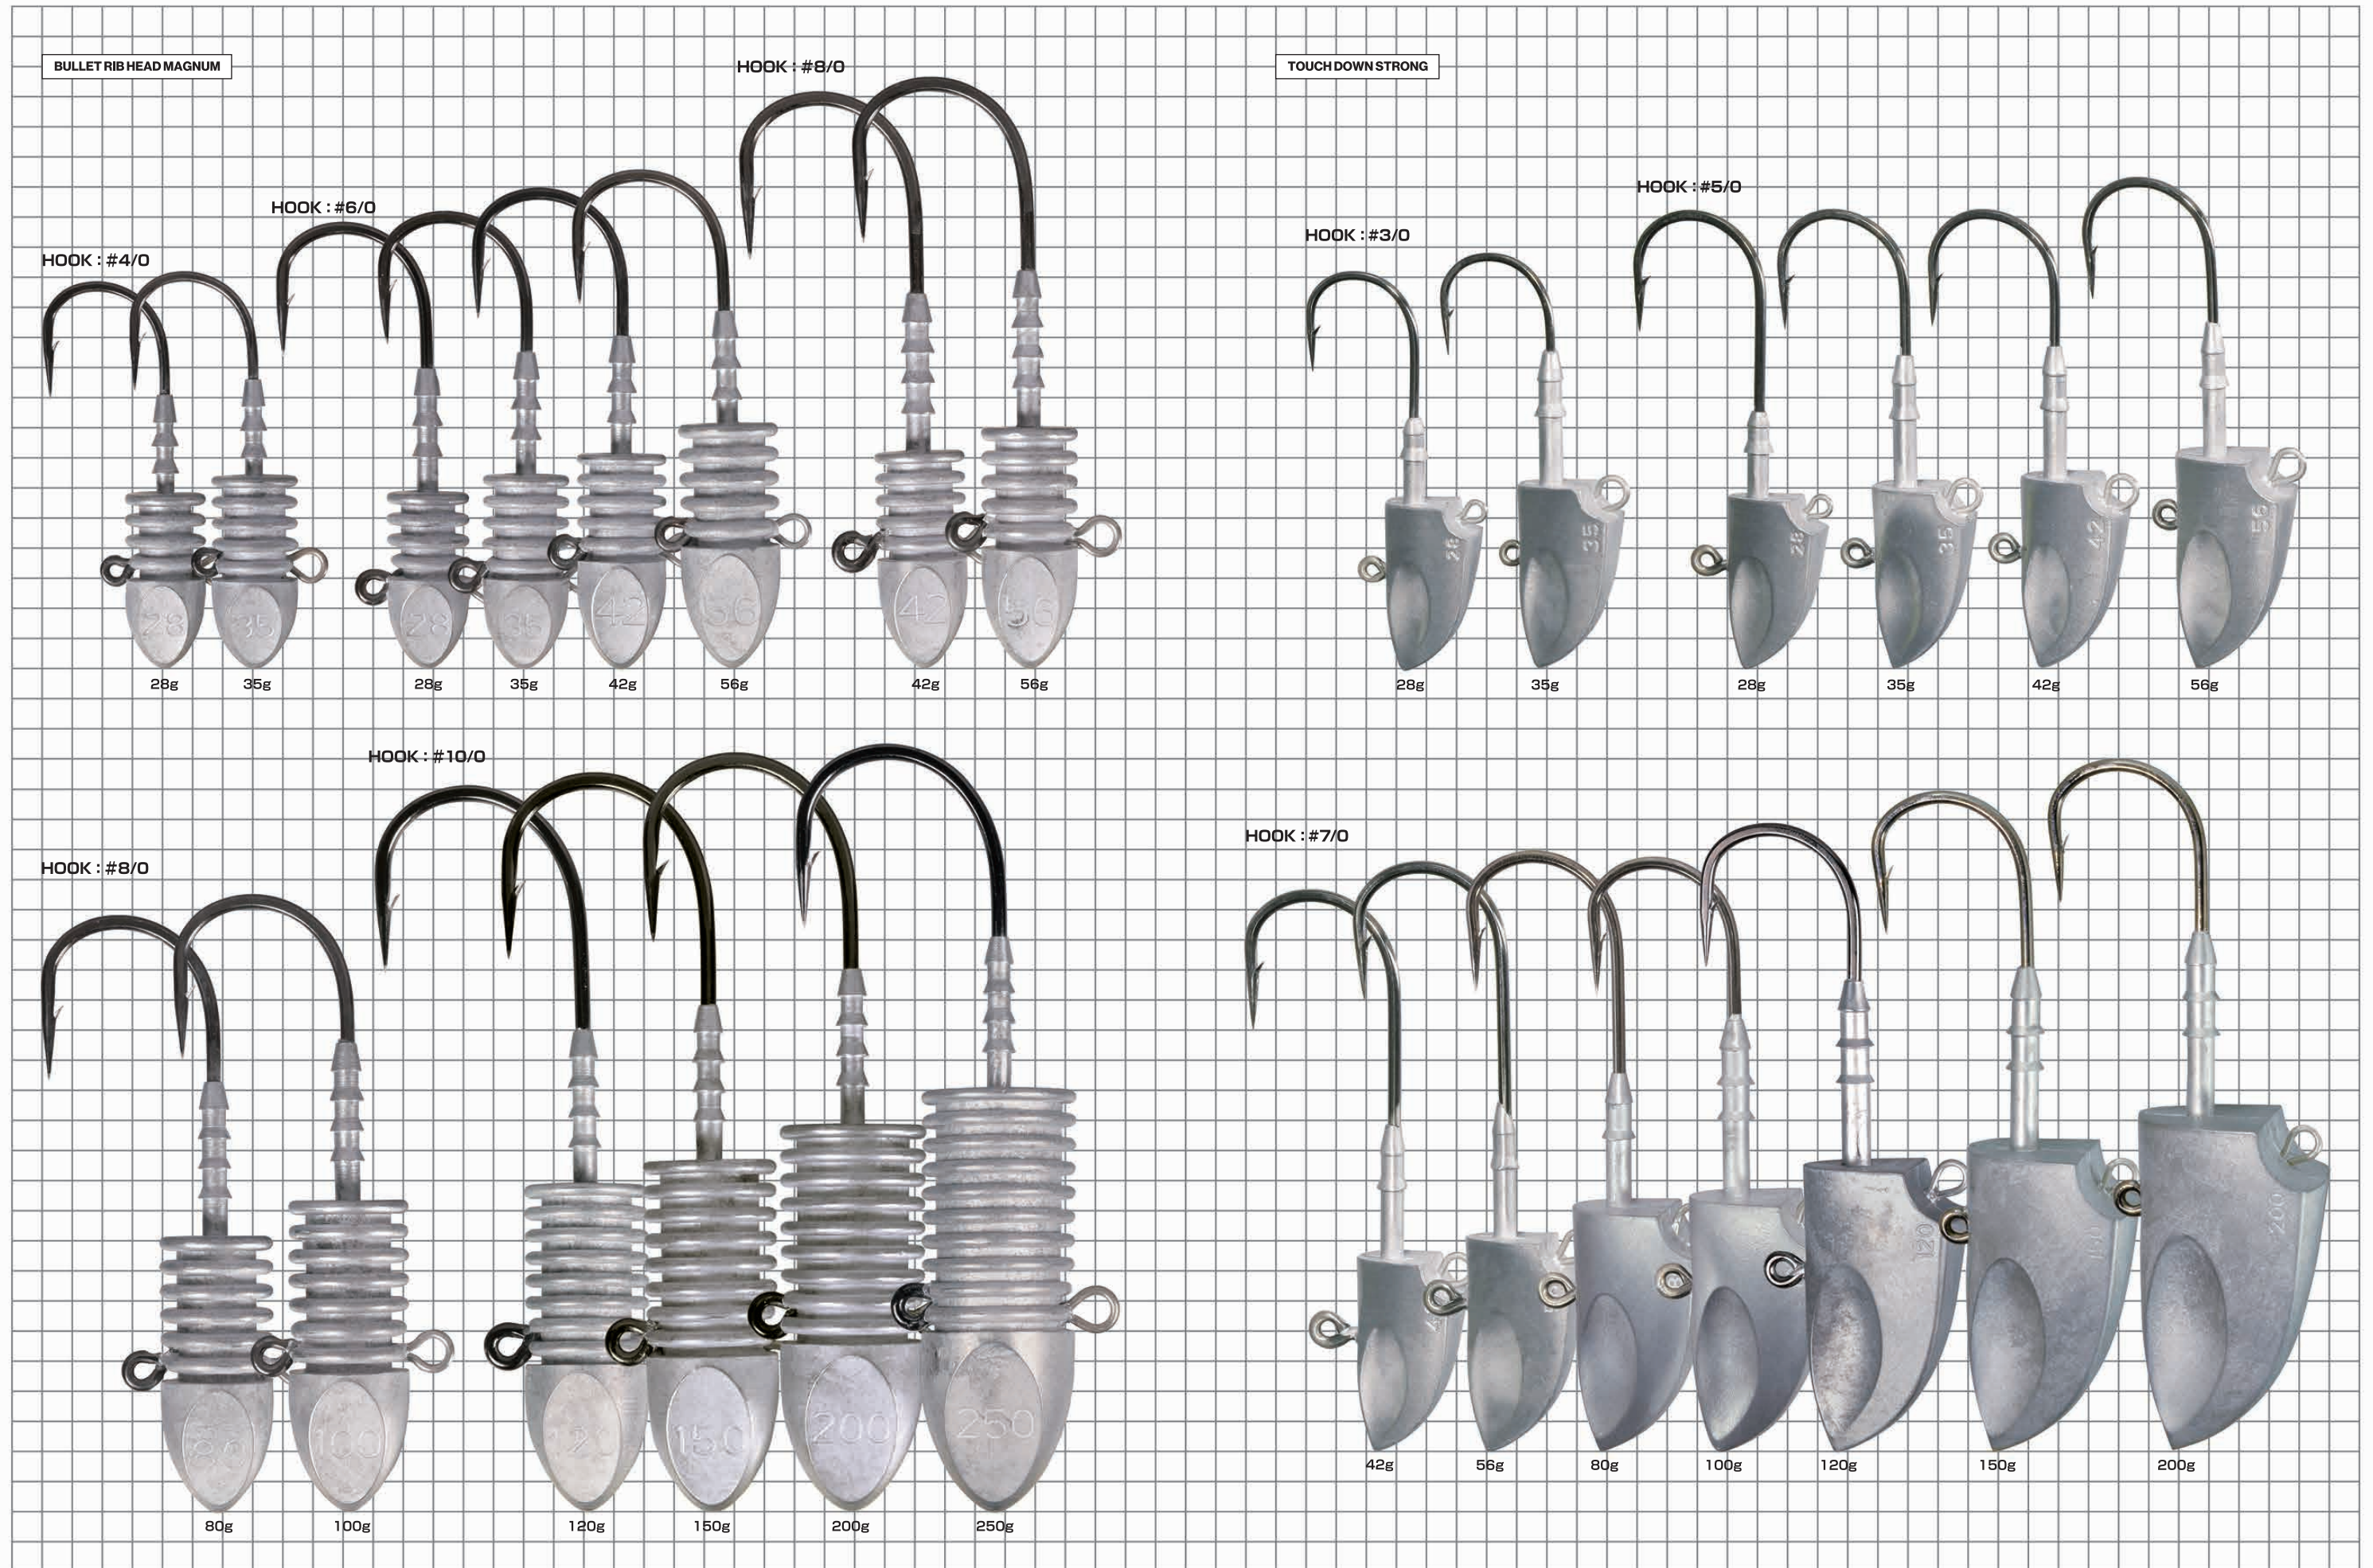

入数:1コ入/出荷単位:2

ROD  
RIG  
JIG HEAD  
ASSIST HOOK  
LINE  
PARTS  
APPAREL & GOODS

ROD  
RIG  
JIG HEAD  
ASSIST HOOK  
LINE  
PARTS  
APPAREL & GOODS