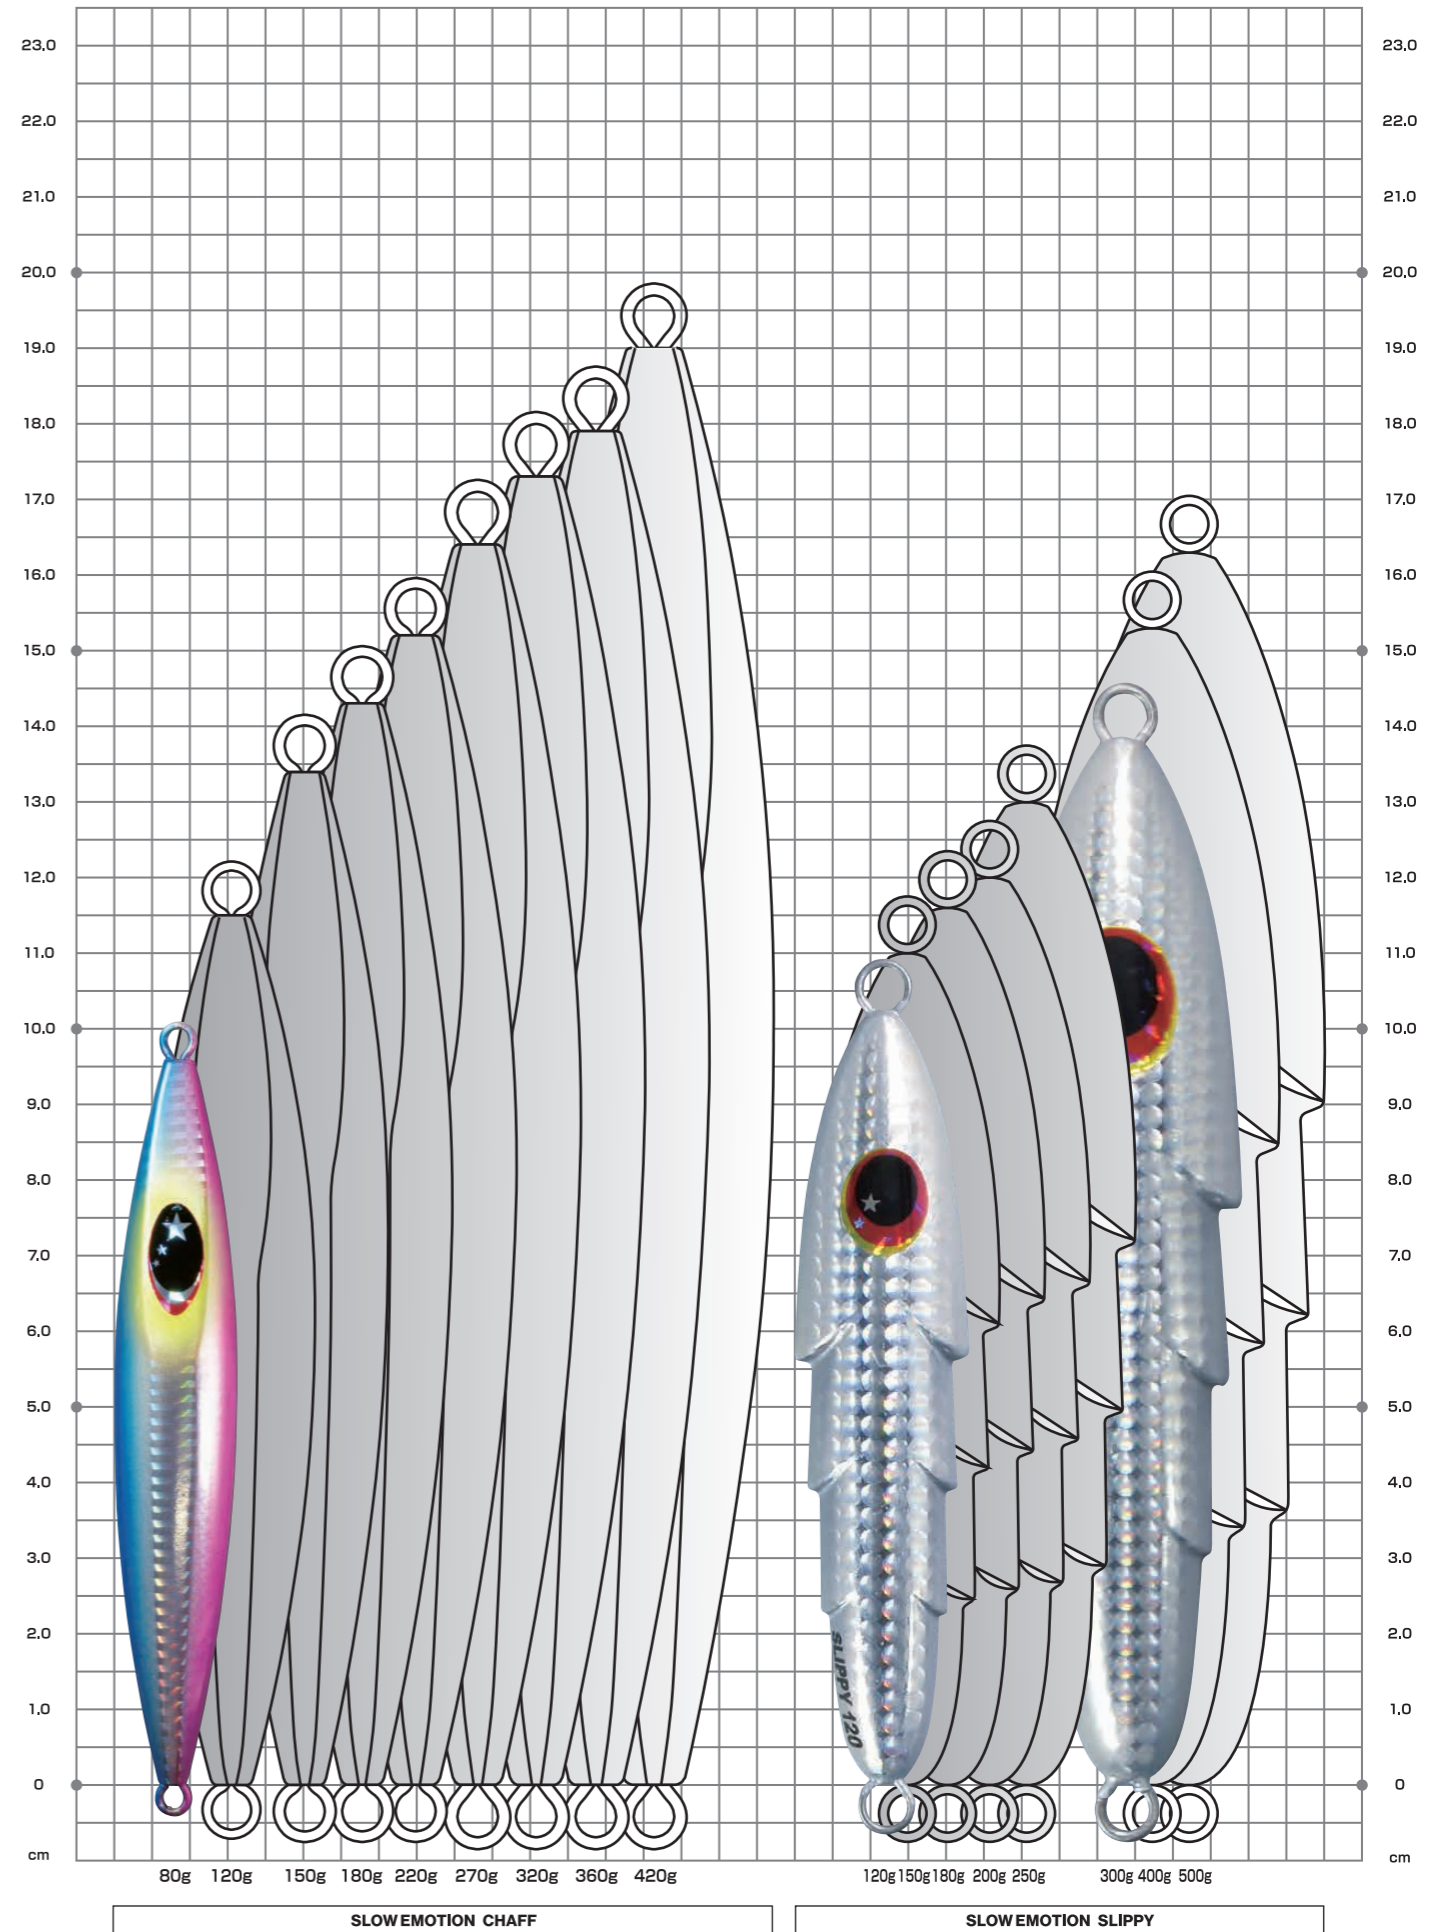

LURE METAL JIG SIZE LINE UP

ROD
LURE
METAL JIG
ASSIST
HOOK
LINE
PARTS
APPAREL &
GOODS

※青色の文字は新製品です。
※写真、スペックはプロトタイプのため実物とは異なる場合があります。