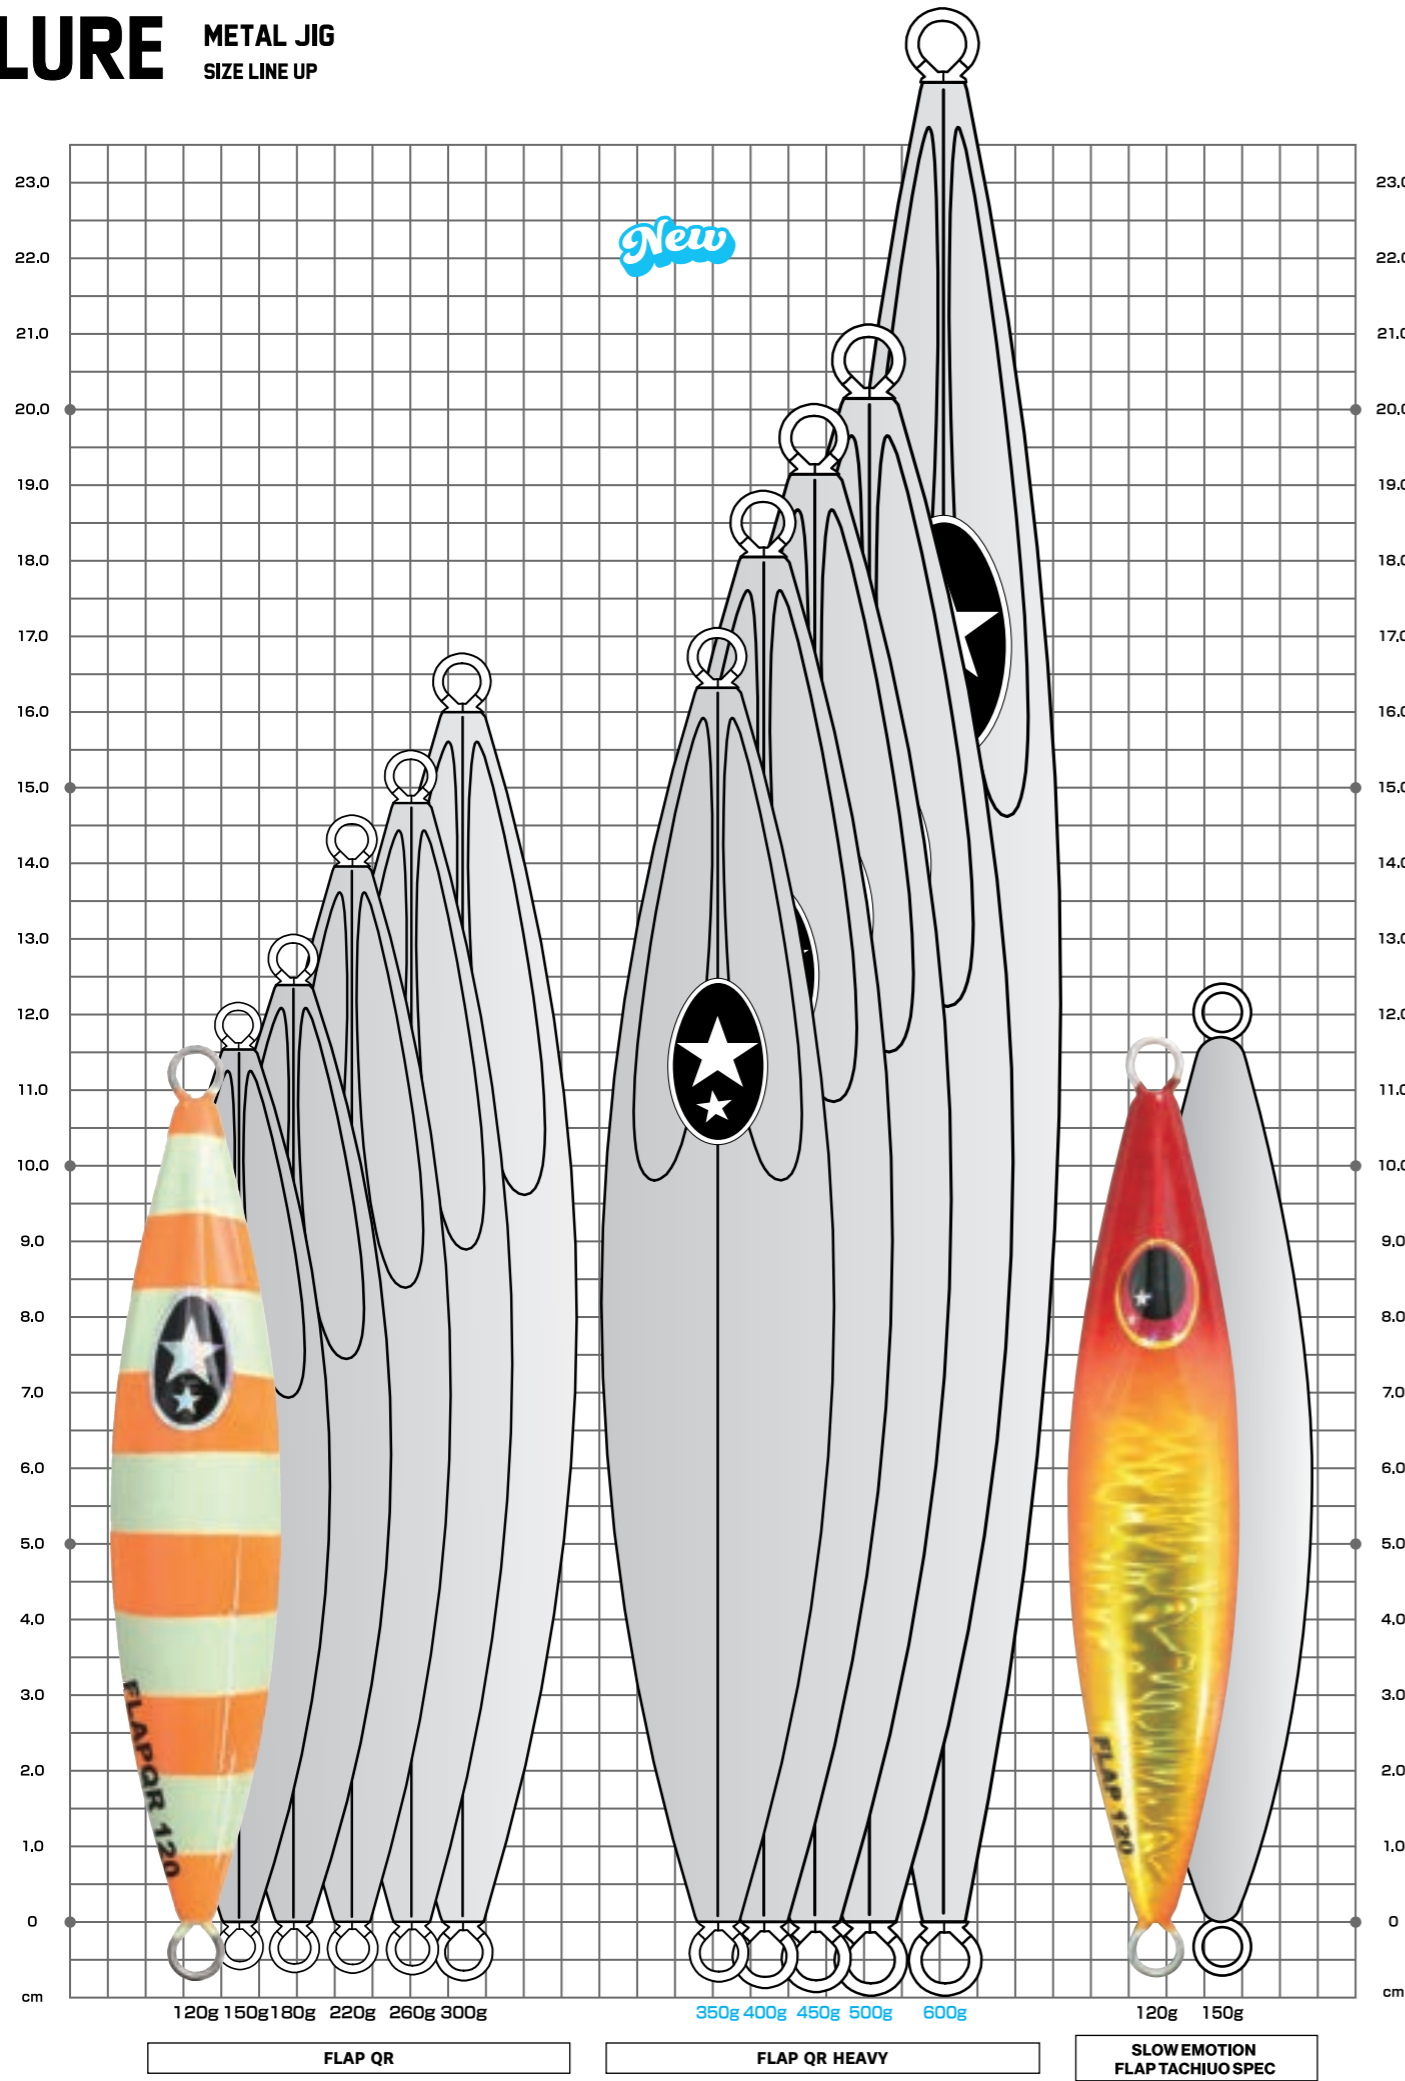

LURE METAL JIG SIZE LINE UP

ROD

LURE

METAL JIG

ASSIST
HOOK

LINE

PARTS

APPAREL &
GOODS

※青色の文字は新製品です。
※写真、スペックはプロトタイプのため実物とは異なる場合があります。