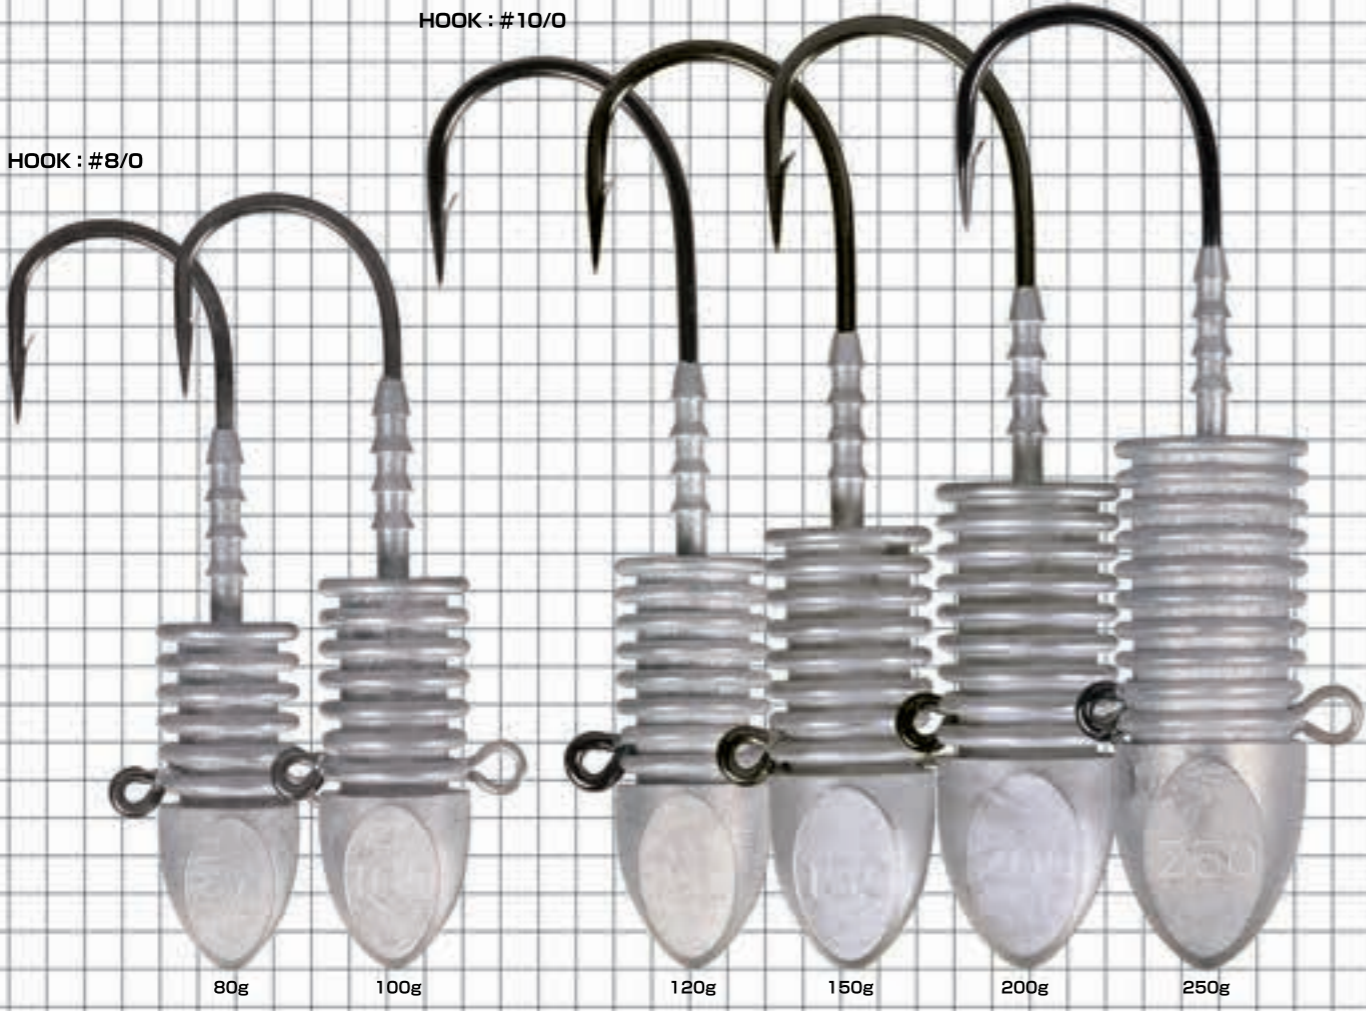

BULLET RIB HEAD MAGNUM

HOOK : #8/0

TOUCH DOWN STRONG

ROD

LURE

JIG HEAD

ASSIST HOOK

LINE

PARTS

APPAREL & GOODS