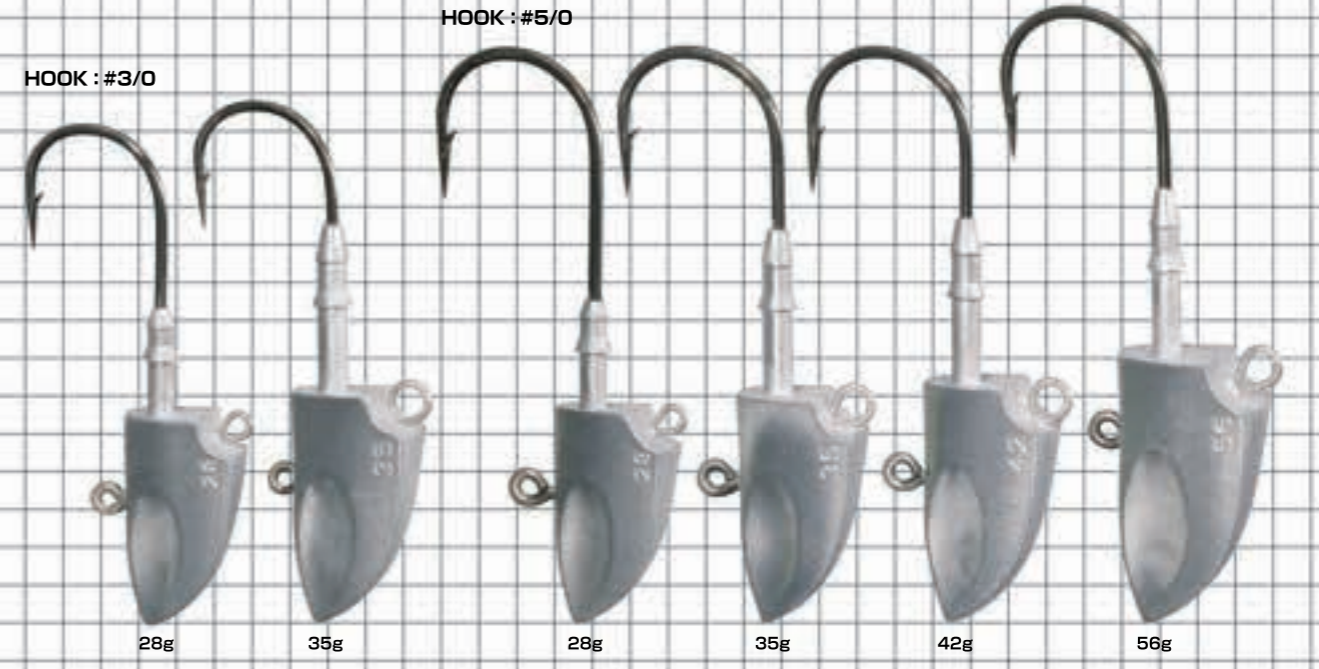

BULLET RIB HEAD MAGNUM

HOOK : #8/0

TOUCH DOWN STRONG

ROD

LURE

JIG HEAD

ASSIST HOOK

LINE

PARTS

APPAREL & GOODS